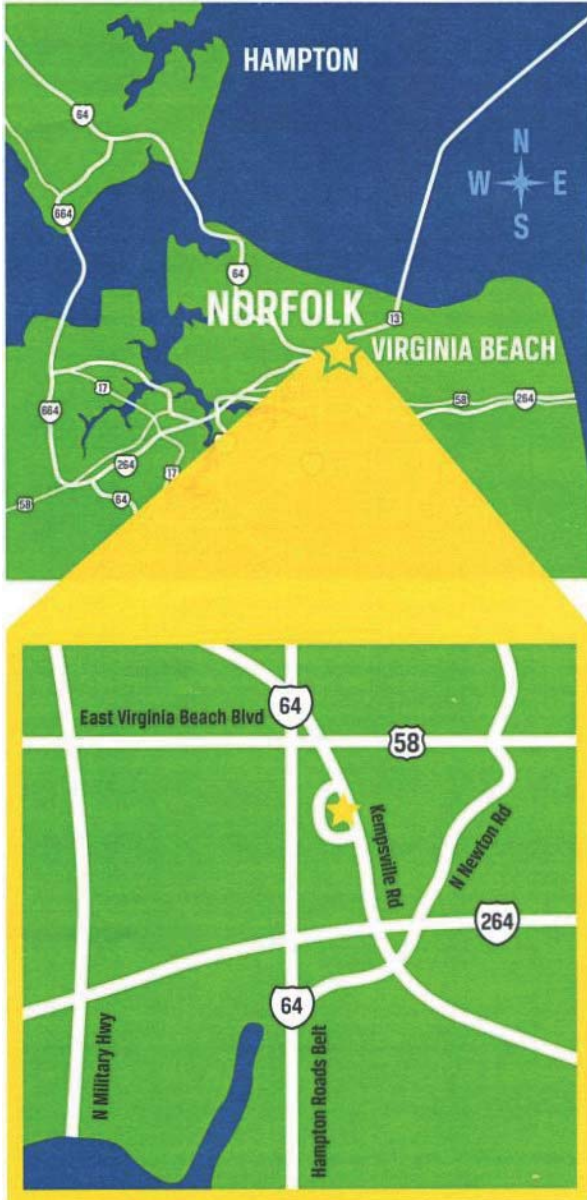

KEMPSVILLE

**6160 Kempsville Cir., Suite 120 B
Norfolk, VA 23502**

From Chesapeake/Suffolk

- Take **Interstate 64 West** toward **Virginia Beach/Norfolk**
- **Exit 284 B** to **Interstate 264 East** toward **VA Beach**
- Take **Exit 15 A** for **Newtown Rd S**
- Keep **right** at the fork, follow signs for **Newtown Road S** and merge onto **Newtown Rd.**
- Turn **right** onto **Kempsville Rd.**
- Turn **left** onto **Kempsville Circle**
- Our location is on the **right**

From Portsmouth

- Follow **Interstate 264 East** toward **Norfolk**
- Take **Exit 13-14-15** for **1-64/US-13/Military Hwy/Newtown Rd** toward **Chesapeake**
- Take **Exit 15 A** for **Newtown Rd S.**
- Keep **right** at the fork, follow signs for **Newtown Road S** and merge onto **Newtown Rd.**
- Turn **right** onto **Kempsville Rd.**
- Turn **left** onto **Kempsville Circle**
- Our location is on the **right**

From Hampton/Newport News/Williamsburg/Richmond

- Follow **Interstate 64 East** to **Norfolk/VA Beach**
- Take **Exit 284 B** for **Newtown Rd.**
- Take **Exit 15 A** for **Newtown Rd S.**
- Keep **right** at the fork, follow signs for **Newtown Road S** and merge onto **Newtown Rd.**
- Turn **right** onto **Kempsville Rd.**
- Turn **left** onto **Kempsville Circle**
- Our location is on the **right**

From Virginia Beach

- Follow **Interstate 264 West** toward **Norfolk**
- Take **Exit 13-14-15** for **Newtown Rd/1-64 W/US-13 W/Military Hwy** toward **Richmond**
- Take **Exit 15 A** toward **Newtown Rd.**
- Turn **left** onto **Newtown Rd.**
- Turn **right** onto **Kempsville Rd.**
- Turn **left** onto **Kempsville Circle**
- Our location is on the **right**