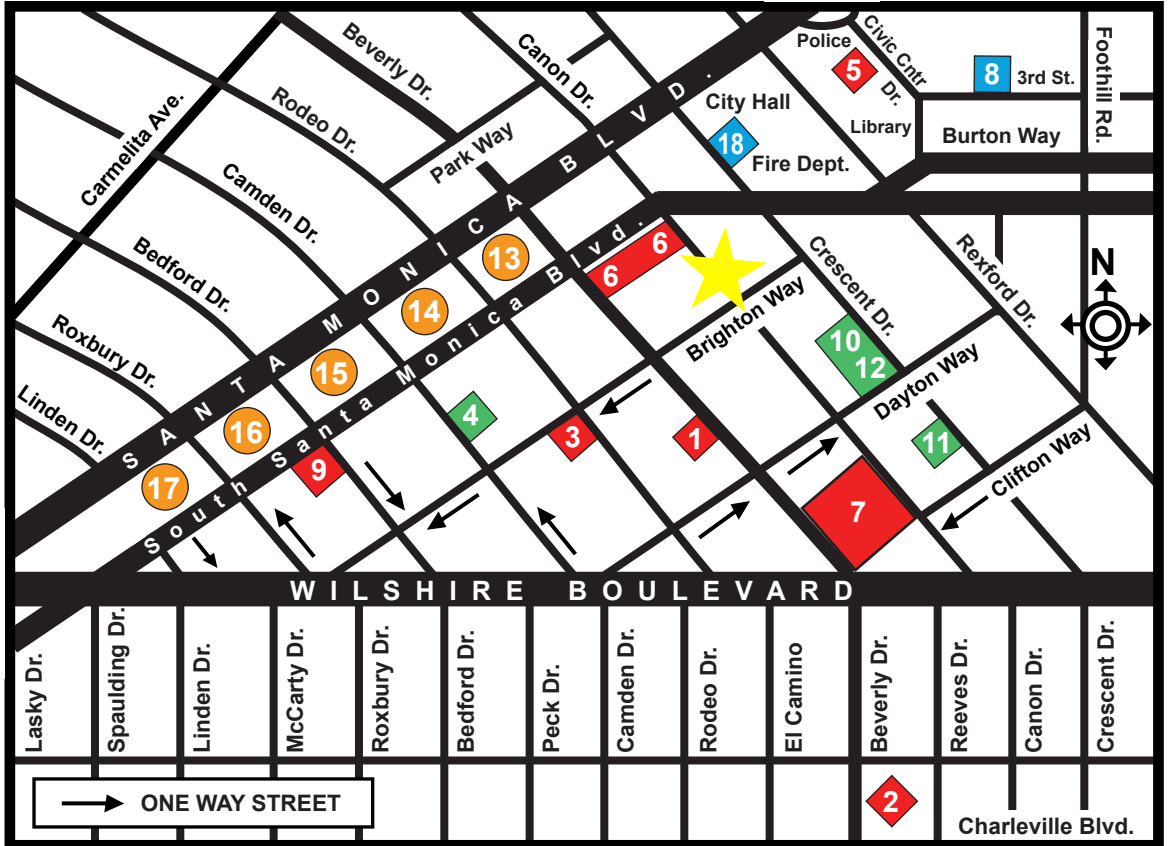

look for the ★ to locate our office

GUIDE TO  
CITY OF  
BEVERLY  
HILLS  
FREE  
PARKING

AND OTHER  
PARKING  
PROGRAMS

**First Two Hours Free Parking**

**Self Park Structures**

- 1** 345 N. Beverly Drive
- 2** 216 S. Beverly Drive
- 3** 9510 Brighton Way
- 5** 450 N. Rexford Drive
- 6** 438 N. Beverly Dr. - 439 N. Canon Dr.
- 321** S. La Cienega Blvd. (not shown on map)
- 7** 241 N. Canon Dr. - 242 N. Beverly Dr.  
Public Gardens at Montage
- 9** 461 N. Bedford Drive

**Pay As You Go**

- 8** 9333 W. 3rd Street
- 18** 450 N. Crescent Drive

**First One Hour Free Parking**

**Self Park Structures**

- 4** 440 N. Camden Drive
- 10** 333 N. Crescent Drive
- 11** 221 N. Crescent Drive
- 12** 9361 Dayton Way

**3 Hour Meter Parking Structures**

- 13** SM-1, 485 N. Beverly Drive  
Beverly - Rodeo Drive
- 14** SM-2, 485 N. Rodeo Drive  
Rodeo - Camden Drive
- 15** SM-3, 485 N. Camden Drive  
Camden - Bedford Drive
- 16** SM-4, 485 N. Bedford Drive  
Bedford - Roxbury Drive
- 17** SM-5, 485 N. Roxbury Drive  
Roxbury - Linden Drive