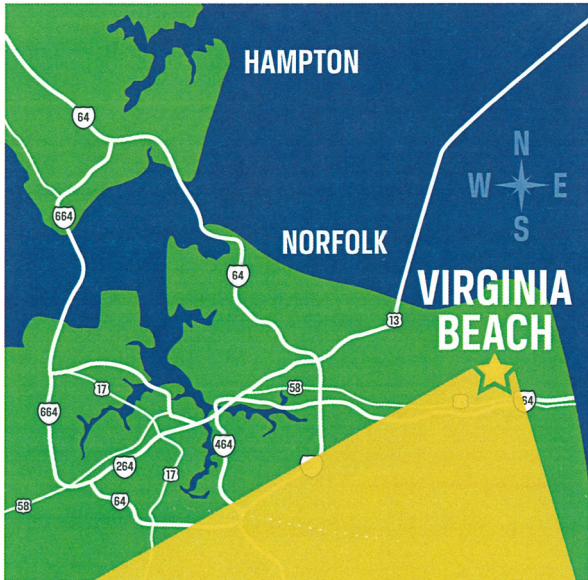

VIRGINIA BEACH

1800 Republic Road, Suite 102
Virginia Beach, VA 23454

From Chesapeake/Norfolk/Portsmouth/Suffolk

- Take **Interstate 264 East** toward **VA Beach**.
- Take **Exit 20** and merge onto **Laskin Road/US 58 E**.
- Turn **left** onto **Republic Rd**.
- Turn **left** into **Kroger Plaza**.
- Our location is to the **right** of **Kroger**.

From Hampton/Newport News/Williamsburg

- Take **Interstate 64 East** toward **Norfolk/VA Beach**.
- Take **Exit 284 A** to merge onto **Interstate 264 E** toward **VA Beach**.
- Take **Exit 20** and merge onto **Laskin Rd/US 58 E**.
- Turn **left** onto **Republic Rd**.
- Turn **left** into **Kroger Plaza**.
- Our location is to the **right** of **Kroger**.

From the Oceanfront

- Take **Interstate 264 West** to **Exit 21** for **First Colonial Rd** toward **Oceana NAS**.
- Turn **right** onto **First Colonial Rd**.
- Turn **left** onto **Laskin Rd**.
- Turn **right** onto **Republic Rd**.
- Turn **left** into **Kroger Plaza**.
- Our location is to the **right** of **Kroger**.

From Shore Drive and the Great Neck Road area

- Take **N Great Neck Rd** toward **First Colonial Rd**.
- Turn **left** at **First Colonial Rd**.
- Turn **right** onto **Republic Rd**.
- Turn **right** into **Kroger Plaza**.
- Our location is to the **right** of **Kroger**.