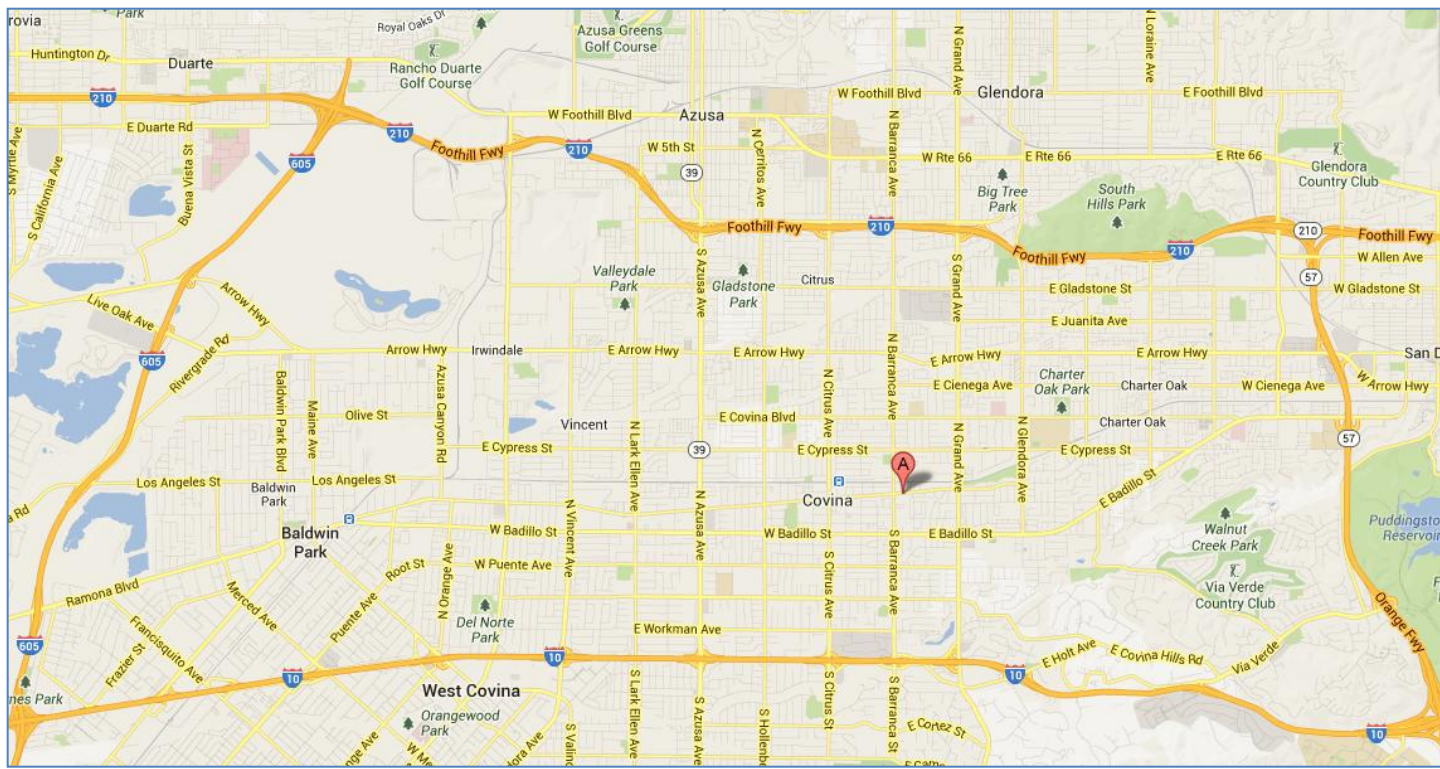

## DRIVING DIRECTIONS

### FROM I-210

EXIT GRAND AND PROCEED SOUTH FOR APPROX 2 MILES  
RIGHT ON SAN BERNARDINO ROAD  
BLDG IS ON LEFT SIDE AT 554 E. SAN BERNARDINO ROAD, SUITE 102 (IN COVINA CANCER BUILDING)

### FROM I-10

EXIT GRAND AND PROCEED NORTH FOR APPROX 1.5 MILES  
LEFT ON SAN BERNARDINO ROAD  
BLDG IS ON LEFT SIDE AT 554 E. SAN BERNARDINO ROAD, SUITE 102 (IN COVINA CANCER BUILDING)

### FROM I-605

FROM I-605 NORTH, MERGE ONTO I-10 EAST (TOWARDS SAN BERNARDINO)  
EXIT GRAND, PROCEED NORTH  
LEFT ON SAN BERNARDINO ROAD  
BLDG IS ON LEFT SIDE AT 554 E. SAN BERNARDINO ROAD, SUITE 102 (IN COVINA CANCER BUILDING)